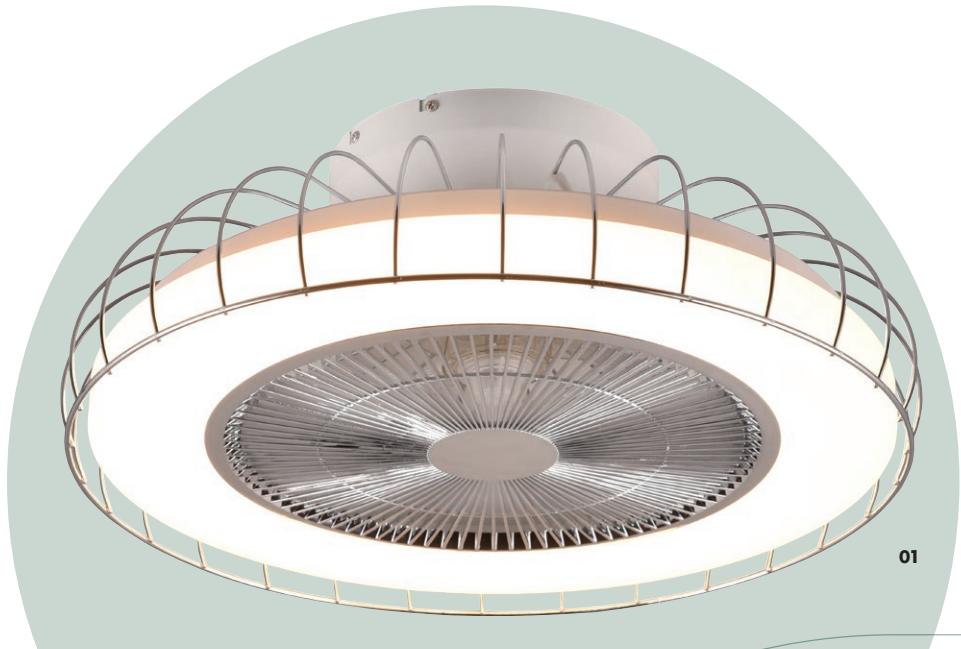

01

SANDFJORD

Metall · metal