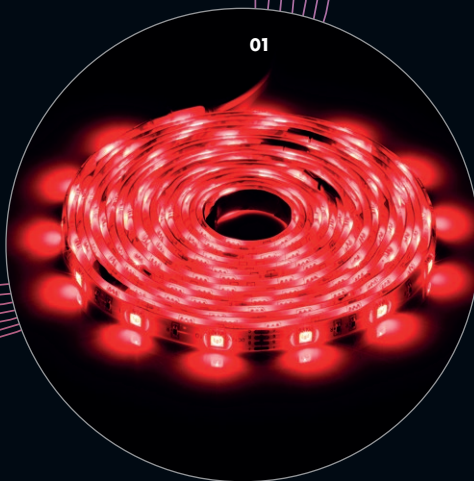

RGB STRIPE

Kunststoff, Weiß · plastic, white

01

02 03